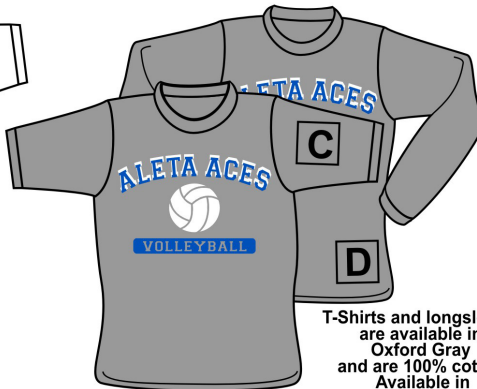

UPTOWN DOG T-SHIRTS

10 W. UNION ST.
ATHENS, OH 45701
(740)592-4600

T-Shirts and longsleeves are available in White and are 100% cotton
Available in adult sizes S-XXXL youth sizes:
yS(6-8), yM(10-12), yL(14-16)
T-S: \$12.00
LS: \$16.00
(xxl + \$2.00/xxxl + \$4.00)

T-Shirts and longsleeves are available in Oxford Gray and are 100% cotton
Available in adult sizes S-XXXL youth sizes:
yS(6-8), yM(10-12), yL(14-16)
T-S: \$12.00
LS: \$16.00
(xxl + \$2.00/xxxl + \$4.00)

T-Shirts and longsleeves are available in Royal Blue and are 100% cotton
Available in adult sizes S-XXXL youth sizes:
yS(6-8), yM(10-12), yL(14-16)
T-S: \$12.00
LS: \$16.00
(xxl + \$2.00/xxxl + \$4.00)